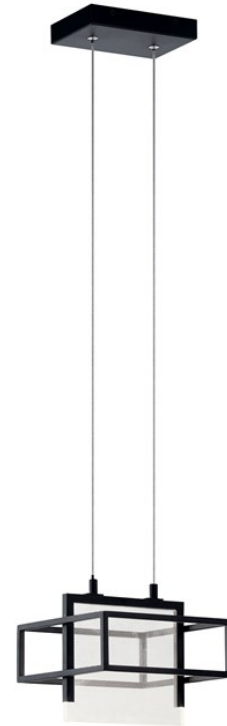

**SPECIFICATIONS**

**Certifications/Qualifications**

Prop65	Yes <a href="http://www.kichler.com/warranty">www.kichler.com/warranty</a>
--------	---

**Dimensions**

Base Backplate	6.5 X 4.53
Weight	3.52 LBS
Height	8.00"
Length	8.00"
Overall Height	103.40"
Width	8.00"

**Light Source**

Delivered Lumens	425
Dimmable	Yes
Expected Life Span (Hours)	40000
Lamp Included	Integrated
Light Source	LED
Max or Nominal Watt	6.5W
# of Bulbs/LED Modules	1

**Mounting/Installation**

Interior/Exterior	Interior
Location Rating	Dry
Mounting Style	Cable Hung
Mounting Weight	3.52 LBS

**Photometrics**

Color Rendering Index	90
Color Temperature Range	3000
Kelvin Temperature	3000K

**FIXTURE ATTRIBUTES**

**Housing**

Diffuser Description	Clear Acrylic
Primary Material	STEEL

**Product/Ordering Information**

SKU	84052
Finish	Matte Black
Style	Contemporary
UPC	887913840523

**Finish Options**

- Matte Black
- White

**ALSO IN THIS FAMILY**