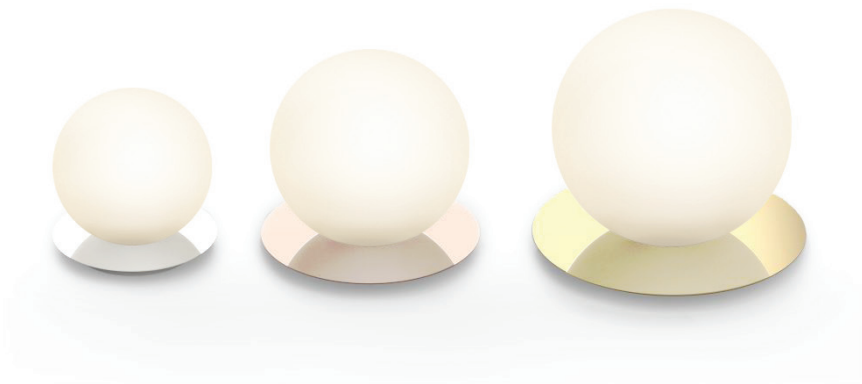

Table

LIGHT SOURCE

Bola Sphere Table 8: (1) 2700K BT-15 Halogen, 53W, 1050Lu
Bola Sphere Table 10/12: (1) 2700K BT-15 Halogen, 72W, 1090Lu
Or (1) 2700K BT-15 LED Bulb, 8W, 800Lu available by request

LIGHT CONTROL

In-line dimmer

PRODUCT CODES

Bola Sphere Table 8 (Chrome):	BOLA SPH TBL 8 CRM
Bola Sphere Table 8 (Brass):	BOLA SPH TBL 8 BRA
Bola Sphere Table 8 (Rose Gold):	BOLA SPH TBL 8 RGD
Bola Sphere Table 8 (Gunmetal):	BOLA SPH TBL 8 GUN
Bola Sphere Table 10 (Chrome):	BOLA SPH TBL 10 CRM
Bola Sphere Table 10 (Brass):	BOLA SPH TBL 10 BRA
Bola Sphere Table 10 (Rose Gold):	BOLA SPH TBL 10 RGD
Bola Sphere Table 10 (Gunmetal):	BOLA SPH TBL 10 GUN
Bola Sphere Table 12 (Chrome):	BOLA SPH TBL 12 CRM
Bola Sphere Table 12 (Brass):	BOLA SPH TBL 12 BRA
Bola Sphere Table 12 (Rose Gold):	BOLA SPH TBL 12 RGD
Bola Sphere Table 12 (Gunmetal):	BOLA SPH TBL 12 GUN

FEATURES

Fully dimmable

SPECIFICATIONS

Voltage: 120V or 240V, 50/60Hz
Power Consumption: 53-72W
Bulb: BT-15 Halogen
Color Temperature: 2700K
Luminosity: 1050Lu (8), 1490Lu (10, 12)
Note: LED BT-15 800lu 2700K Bulb available upon request
Luminaire Efficacy: 20 Lumens/Watt MAX
Cord Length: 6' (1.8m)
1 year warranty

CERTIFICATION

PACKAGING WEIGHTS AND DIMENSIONS

BOLA SPH 8:	4LBS	10" X 10" X 14.5"
	1.8KGS	25cm X 25cm X 37cm
BOLA SPH 10:	4.2LBS	13" X 13" X 18"
	1.9KGS	33cm X 33cm X 46cm
BOLA SPH 12:	5.2LBS	16" X 16" X 21"
	2.4KGS	40cm X 40cm X 53cm

NOTES

Custom requests can be considered on volume orders