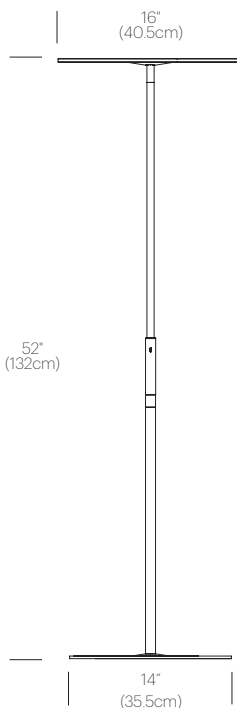

## DIMENSIONS

## PACKAGING WEIGHT AND DIMENSIONS

Circa Floor:	21.9LBS	29" X 18" X 3.5"
	9.9KGS	74cm X 46cm X 9cm
Circa Floor Pedestal:	2.85LBS	11" X 11" X 3"
	1.3KGS	28cm X 28cm X 8cm

## DIMENSIONS

CIRCA FLOOR

CIRCA FLOOR+PEDESTAL