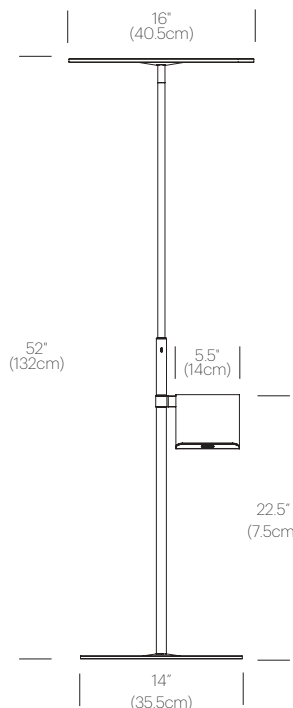

## DIMENSIONS

## PACKAGING WEIGHT AND DIMENSIONS

Circa Floor:	21.9LBS	29" X 18" X 3.5"
	9.9KGS	74cm X 46cm X 9cm
Circa Floor Pedestal:	2.85LBS	11" X 11" X 3"
	1.3KGS	28cm X 28cm X 8cm

## DIMENSIONS

CIRCA FLOOR

CIRCA FLOOR+PEDESTAL