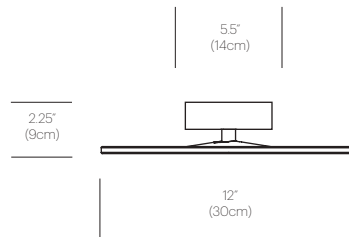

FINISHES

DIMENSIONS

CIRCA FLUSH 12