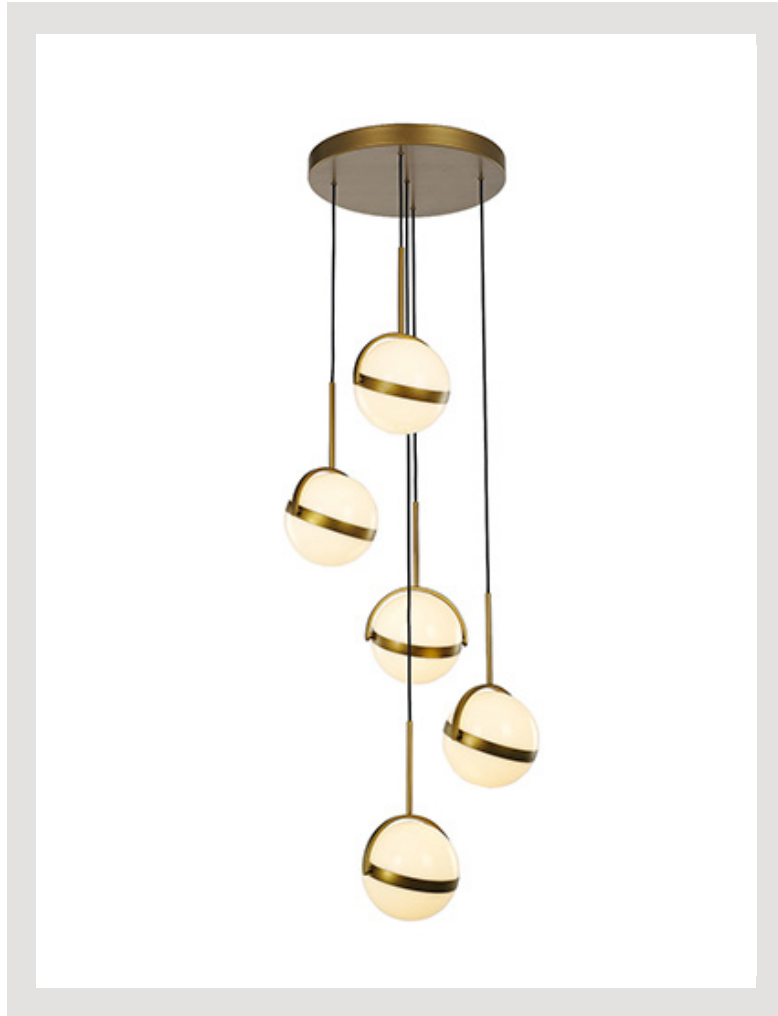

## GLOBO

MP301005SG

FIXTURE DIMENSIONS	16.5" D x 12.8" H
HEIGHT FROM CENTER	-
WEIGHT	10.9 LBS
GLASS	-
MATERIAL	-
CANOPY SIZE	13.8" D x 1.4" H
LAMPING	LED - details below
VOLTAGE	120V
WIRE / CORD LENGTH	144"
CORD TYPE	Fabric covered black cords
MINIMUM HANG HEIGHT	20.9"
INSTALL OPTIONS	-
ADA COMPLIANT	-
CERTIFICATION	ETL
UPC	841387000074
PACKAGE SIZE	26.8" x 20.7" x 11.6"
PACKAGE WEIGHT	16.1 LBS

### LED INFO

WATTAGE	52W
LUMENS	2360lm
COLOR TEMPERATURE	3000K
CRI	90
DIMMABLE	Yes

\*For complete warranty terms, please visit:  
[www.aloralighting.com/warranty](http://www.aloralighting.com/warranty)