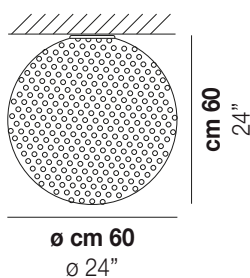

RINA PL 60

TECHNICAL DATA:

CERTIFICATIONS:

LIGHT SOURCES

Light Source	Power	Voltage/Frequency	Beam Angle	Notes
ALO E27 ALO	3x77W	220-240V 50/60 Hz	60°	E27
LED	1x19,5w	220-240V 50/60 Hz	60°	LED 19,5W - (DRIVER INCLUDED) - 3000K - 2850 LUMENS - DIMMABLE
LED	1x10w	220-240V 50/60 Hz	60°	LED 10W - 230 VOLT - 3000K - 1130 LUMENS - DIMMABLE

VOLUME Mc 0,81

GROSS WEIGHT Kg 17

NET WEIGHT Kg 12

[download](#)

SHADE FINISHING

BCMU

FRAME FINISHING

BC