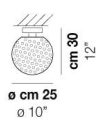

RINA PL 60

TECHNICAL DATA:

CERTIFICATIONS:

LIGHT SOURCES

Light Source	Power	Voltage/Frequency	Beam Angle	Notes
ALO E27 ALO	3x77W	220-240V 50/60 Hz	60°	E27
LED	1x19,5w	220-240V 50/60 Hz	60°	LED 19,5W - (DRIVER INCLUDED) - 3000K - 2850 LUMENS - DIMMABLE
LED	1x10w	220-240V 50/60 Hz	60°	LED 10W - 230 VOLT - 3000K - 1130 LUMENS - DIMMABLE

VOLUME Mc 0,81

GROSS WEIGHT Kg 17

NET WEIGHT Kg 12

[download](#)

SHADE FINISHING

BCMU

FRAME FINISHING

BC

OTHER VERSION AVAILABLE

Click on the version to go to the web version of the product

[RINA PL 25](#)

[RINA PL 35](#)

[RINA PL 45](#)