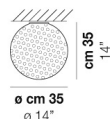

RINA PL 60

TECHNICAL DATA:

CERTIFICATIONS:

LIGHT SOURCES

Light Source	Power	Voltage/Frequency	Beam Angle	Notes
ALO E27 ALO	3x77W	220-240V 50/60 Hz	60°	E27
LED	1x19,5w	220-240V 50/60 Hz	60°	LED 19,5W - (DRIVER INCLUDED) - 3000K - 2850 LUMENS - DIMMABLE
LED	1x10w	220-240V 50/60 Hz	60°	LED 10W - 230 VOLT - 3000K - 1130 LUMENS - DIMMABLE

VOLUME Mc 0,81

GROSS WEIGHT Kg 17

NET WEIGHT Kg 12

[download](#)

SHADE FINISHING

BCMU

FRAME FINISHING

BC

OTHER VERSION AVAILABLE

Click on the version to go to the web version of the product

[RINA PL 25](#)

[RINA PL 35](#)

[RINA PL 45](#)