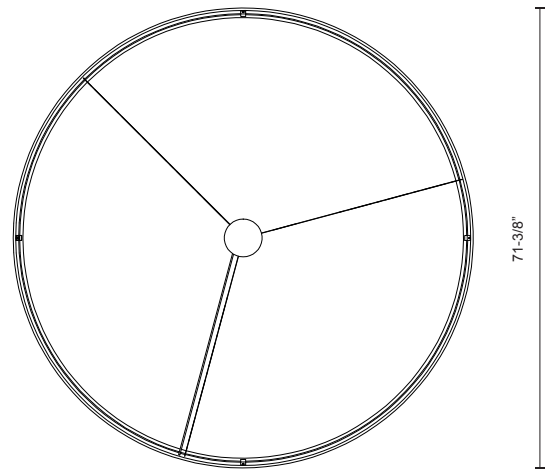

HALO
PD22772
PENDANTS

PROJECT

DESCRIPTION

The circular Halo light makes a sleek and bold statement. This fixture illuminates your room in a smooth circular pattern, which is both modern and minimal. Available in four sizes and three finishes: Black, White and Brushed Nickel. They can be arranged in a tier formation to complement your space.

PD22772-BK
Black

PD22772-WH
White

PD22772-BS
Brushed Silver

SPECIFICATION DETAILS

* For custom options, consult factory for details.

Fixture Dimensions	D71-3/8" x H3-7/8"
Light Source	LED
Wattage	178W
Total Lumens	16000lm
Delivered Lumens	BK-4056lm; BN-4710lm; WH-5594lm;
Voltage	120V
Color Temperature	3000K
CRI (Ra)	>90
Optional Color Temps	2700K - 5000K Available, Minimum Order Quantities Apply
LED Rated Life	50,000 hours
Dimming	100% - 10%, ELV Dimmer (Not Included)
Diffuser Details	White Acrylic Diffuser
Shade Details	Rolled Aluminum
Adjustable	Yes
Wire Length	120" Max
Wire Type	Clear SSL Wire
Location	Dry
Warranty	5 Years
Canopy Dimensions	D11-3/4" x H2-3/8"