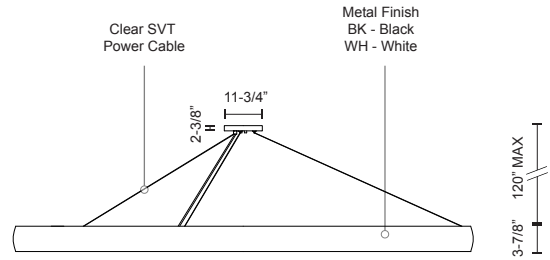

HALO
PD22772
PENDANTS

PROJECT

DESCRIPTION

The circular Halo light makes a sleek and bold statement. This fixture illuminates your room in a smooth circular pattern, which is both modern and minimal. Available in four sizes and three finishes: Black, White and Brushed Nickel. They can be arranged in a tier formation to complement your space.

PD22772-BK
Black

PD22772-WH
White

PD22772-BS
Brushed Silver

SPECIFICATION DETAILS

* For custom options, consult factory for details.

Fixture Dimensions	D71-3/8" x H3-7/8"
Light Source	LED
Wattage	178W
Total Lumens	16000lm
Delivered Lumens	BK-4056lm; BN-4710lm; WH-5594lm;
Voltage	120V
Color Temperature	3000K
CRI (Ra)	>90
Optional Color Temps	2700K - 5000K Available, Minimum Order Quantities Apply
LED Rated Life	50,000 hours
Dimming	100% - 10%, ELV Dimmer (Not Included)
Diffuser Details	White Acrylic Diffuser
Shade Details	Rolled Aluminum
Adjustable	Yes
Wire Length	120" Max
Wire Type	Clear SSL Wire
Location	Dry
Warranty	5 Years
Canopy Dimensions	D11-3/4" x H2-3/8"