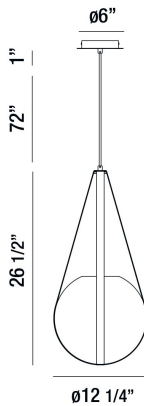

## ROSEMOUNT, 12" ROUND PENDANT

### PRODUCT DETAILS

No.	:	35990-017
Product Color	:	CHROME
Product Material	:	METAL
Shade / Accent Colour	:	WHITE/TAN
Shade / Accent Material	:	GLASS/LEATHER
Diameter	:	12.25"
Height	:	26.5"
Overall Height	:	99.5"
Weight	:	5lbs

### TECHNICAL DETAILS

Hanging Support Type	:	WIRE
Hanging Support Length	:	72"
Canopy / Backplate Height	:	1"
Canopy / Backplate Dia.	:	6"
Location	:	DRY
Approval	:	