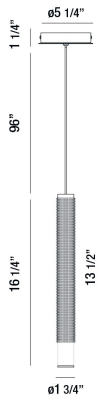

DAVENPORT, 2" ROUND PENDANT

PRODUCT DETAILS

No.	:	35710-011
Product Color	:	WHITE
Product Material	:	METAL
Shade / Accent Colour	:	WHITE
Shade / Accent Material	:	TEXTURED ALUMINUM
Diameter	:	1.75"
Height	:	16.25"
Overall Height	:	113.5"
Weight	:	1.5lbs

LIGHT SOURCE DETAILS

Light Source Type	:	INTEGRATED LED
Input Voltage	:	120V
Bulb Voltage	:	120V
Socket Type	:	LED
Total Wattage	:	4.3W
Total Lumen	:	255lm
Kelvin	:	3000K
CRI	:	90+
Dimmable	:	No

Options Available

ITEM NO.	FINISH	SHADE
35710-011	WHITE	WHITE
35710-028	BLACK	BLACK
35710-035	GOLD	GOLD
35710-042	CHAMPAGNE	CHAMPAGNE
35710-057	ALUMINUM	ALUMINUM

TECHNICAL DETAILS

Hanging Support Type	:	WIRE
Hanging Support Length	:	96"
Canopy / Backplate Height	:	1.25"
Canopy / Backplate Dia.	:	5.25"
Location	:	DRY
Approval	:	
Title 24	:	Yes