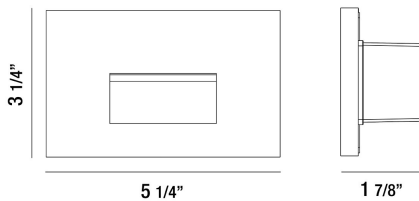

PROJECT INFORMATION

Job Name: Date: Type:

Comments: