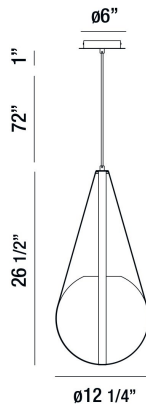

## ROSEMOUNT, 12" ROUND PENDANT

### PRODUCT DETAILS

No.	:	35990-031
Product Color	:	CHROME
Product Material	:	METAL
Shade / Accent Colour	:	SMOKE/TAN
Shade / Accent Material	:	GLASS/LEATHER
Diameter	:	12.25"
Height	:	26.5"
Overall Height	:	99.5"
Weight	:	5lbs

### TECHNICAL DETAILS

Hanging Support Type	:	WIRE
Hanging Support Length	:	72"
Canopy / Backplate Height	:	1"
Canopy / Backplate Dia.	:	6"
Location	:	DRY
Approval	:	