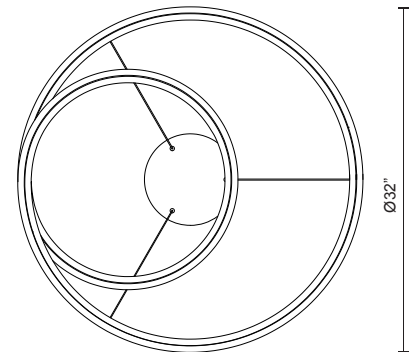

KUZCO

19054 28TH AVENUE
SURREY - BC V3Z 6M3
CANADA

WWW.KUZCOLIGHTING.COM

COMMENT