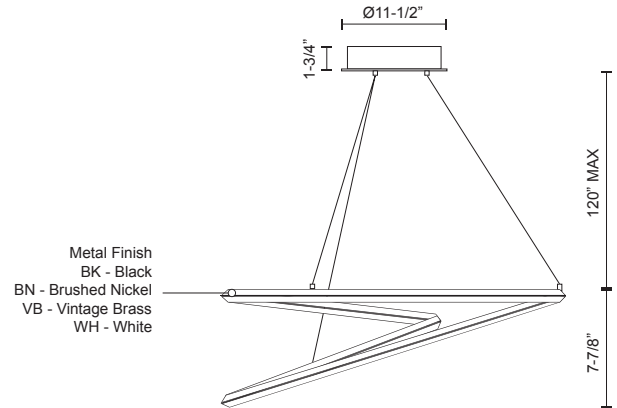

### SPECIFICATION DETAILS

\* For custom options, consult factory for details.

<b>Fixture Dimensions</b>	D32"x H7-7/8"
<b>Light Source</b>	LED
<b>Wattage</b>	66W
<b>Total Lumens</b>	4550lm
<b>Delivered Lumens</b>	BN-3344lm
<b>Voltage</b>	120V
<b>Color Temperature</b>	3000K
<b>CRI (Ra)</b>	>90
<b>Optional Color Temps</b>	2700K - 5000K Available, Minimum Order Quantities Apply
<b>LED Rated Life</b>	50,000 hours
<b>Dimming</b>	100% - 10%, TRIAC or ELV Dimmer (Not Included)
<b>Diffuser Details</b>	White Acrylic Diffuser
<b>Adjustable</b>	Yes
<b>Wire Length</b>	120" Max
<b>Wire Type</b>	Clear Coaxial Wire
<b>Location</b>	Dry
<b>Warranty</b>	5 Years
<b>Canopy Dimensions</b>	D11-1/2"x H1-3/4"

### DESCRIPTION

Triangular in section the interior arcing surface of the lamp structure emanates light while the profile tapers into a razor thin edge. Available in two sizes the gestural Ampersand chandelier provides a reductive aesthetic focus but accomplished with a poetic flair.