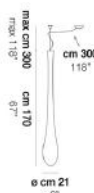

LACRI SP GD1