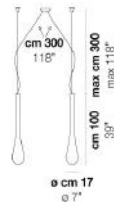

LACRI SP PD2