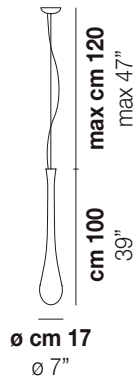

LACRIMA

Design Paolo Crepax

LACRIMA SP P

Available in two sizes, thanks to its long teardrop shape, Lacrima is the ideal solution for staircases or high ceilings.

LACRIMA SP P

TECHNICAL DATA:

CERTIFICATIONS:

LIGHT SOURCES

ALO	E27 ALO	1x77W	220-240V 50/60 Hz
LED		1x5w	220-240V 50/60 Hz

E27

LED 5W - (DRIVER INCLUDED) - 2700K - 600 LUMENS
- DIMMABLE

VOLUME	Mc 0,16
GROSS WEIGHT	Kg 7
NET WEIGHT	Kg 4

[download](#)

SHADE FINISHING