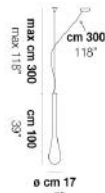

LACRI SP PD1