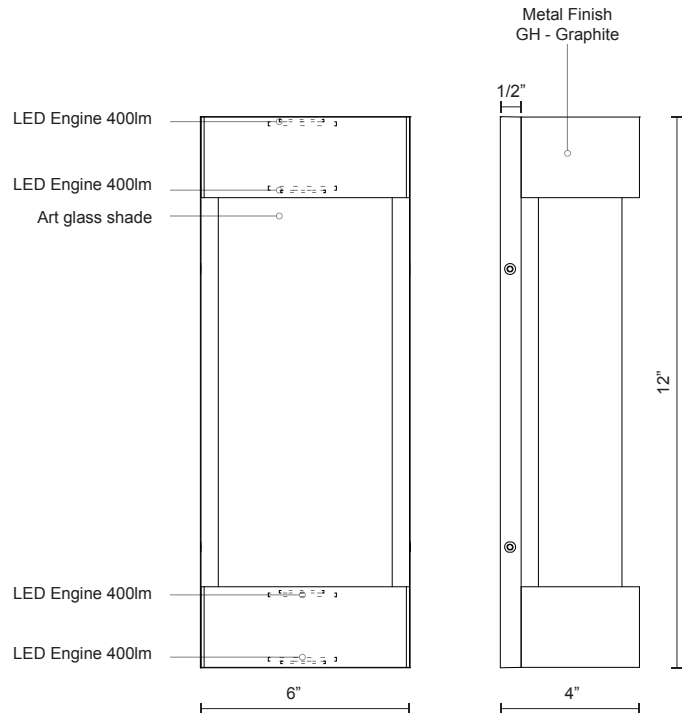

# MOONDEW EW7012-GH

WALL

PROJECT

## DESCRIPTION

This surface mount exterior wall light combines hand-crafted glass and metal elements. Available in various lengths, this formed aluminum and art glass light glows internally to showcase the texture. While rated for exterior use, it will also look wonderful mounted on an indoor wall. Additional lights at the top and the bottom of the fixture further illuminate your space.

## SPECIFICATION DETAILS

\* For custom options, consult factory for details.

<b>Fixture Dimensions</b>	W6" x H12" x E4"
<b>Light Source</b>	LED
<b>Wattage</b>	20W
<b>Total Lumens</b>	1600lm
<b>Delivered Lumens</b>	GH-769lm
<b>Voltage</b>	120V
<b>Color Temperature</b>	3000K
<b>CRI (Ra)</b>	>90
<b>Optional Color Temps</b>	2700K - 5000K Available, Minimum Order Quantities Apply
<b>LED Rated Life</b>	50,000 hours
<b>Dimming</b>	100% - 10%, ELV Dimmer (Not Included)
<b>Glass Details</b>	Clear Textured Art Glass
<b>Location</b>	Wet
<b>Warranty</b>	5 Years