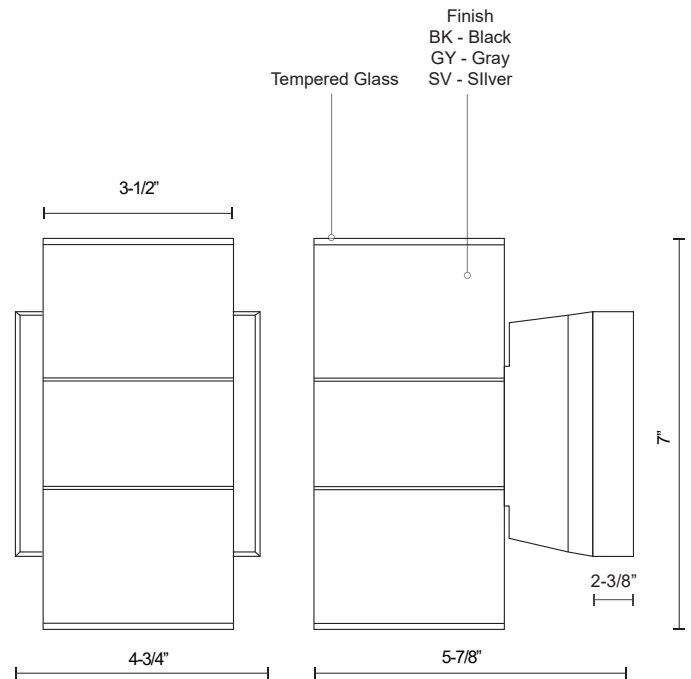

Fixture Dimensions	W3-1/2" x H7" x E5-7/8"
Light Source	LED
Wattage	24W
Total Lumens	1600lm
Delivered Lumens	BK-1290lm; GY-1354lm; SV-1472lm;
Voltage	120V
Color Temperature	3000K
CRI (Ra)	>90
Optional Color Temps	2700K - 5000K Available, Minimum Order Quantities Apply
LED Rated Life	50,000 hours
Dimming	100% - 10%, ELV Dimmer (Not Included)
Diffuser Details	Tempered Glass
Location	Wet
Warranty	5 Years
Canopy Dimensions	W4-3/4" x H4-3/4" x E2-3/8"

DESCRIPTION

High powered LED exterior two light wall mount fixture, die-cast aluminum housing molded into a cylinder shape with in powder coated black, gray and silver finishes. Concealed inside is our 120V AC LED technology with a tempered glass diffusers radiating light upward and downward against the wall where installed. Certified ETL wet location listed and is available in different sizes and one light options.