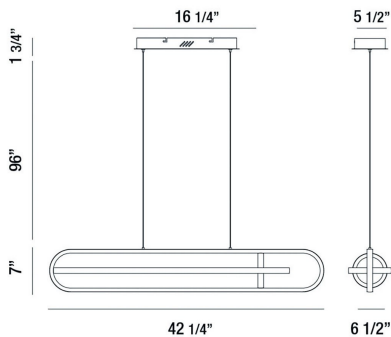

DEMARK, 42" LINEAR CHANDELIER

Options Available

ITEM NO.	FINISH	SHADE
37039-011	MATTE BLACK	
37039-028	SATIN GOLD	

PRODUCT DETAILS

No.	:	37039-028
Product Color	:	SATIN GOLD
Product Material	:	METAL
Shade / Accent Material	:	ACRYLIC
Length	:	42.25"
Width	:	6.5"
Height	:	7"
Overall Height	:	104.75"
Weight	:	6.6lbs

LIGHT SOURCE DETAILS

Light Source Type	:	INTEGRATED LED
Input Voltage	:	120V
Bulb Voltage	:	120V
Socket Type	:	LED
Total Wattage	:	58W
Total Lumen	:	2900lm
Kelvin	:	3000K
CRI	:	90+
Dimmable	:	Yes

TECHNICAL DETAILS

Hanging Support Type	:	WIRE
Hanging Support Length	:	96"
Canopy / Backplate Length	:	16.25"
Canopy / Backplate Height	:	1.75"
Canopy / Backplate Width	:	5.5"
Location	:	DRY
Approval	:	
Title 24	:	Yes

PROJECT INFORMATION