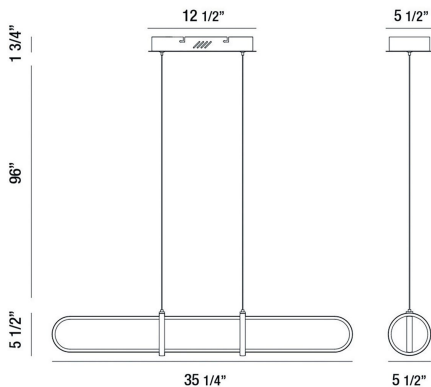

BERKLEY, 35" LINEAR CHANDELIER

Options Available

ITEM NO.	FINISH	SHADE
37036-010	MATTE BLACK	
37036-027	SATIN GOLD	

PRODUCT DETAILS

No.	:	37036-027
Product Color	:	SATIN GOLD
Product Material	:	METAL
Shade / Accent Material	:	ACRYLIC
Length	:	35.25"
Width	:	5.5"
Height	:	5.5"
Overall Height	:	103.25"
Weight	:	4.4lbs

LIGHT SOURCE DETAILS

Light Source Type	:	INTEGRATED LED
Input Voltage	:	120V
Bulb Voltage	:	120V
Socket Type	:	LED
Total Wattage	:	32W
Total Lumen	:	1600lm
Kelvin	:	3000K
CRI	:	90+
Dimmable	:	Yes

TECHNICAL DETAILS

Hanging Support Type	:	WIRE
Hanging Support Length	:	96"
Canopy / Backplate Length	:	12.5"
Canopy / Backplate Height	:	1.75"
Canopy / Backplate Width	:	5.5"
Location	:	DRY
Approval	:	
Title 24	:	Yes

PROJECT INFORMATION