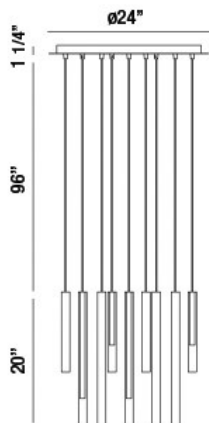

### PRODUCT DETAILS

No.	:	31445-045
Product Color	:	BLACK
Product Material	:	METAL
Shade / Accent Colour	:	MULTI COLORS
Shade / Accent Material	:	METAL EXTRUDED TUBES
Diameter	:	24"
Height	:	20"
Overall Height	:	117.25"
Weight	:	26.8lbs

### TECHNICAL DETAILS

Light Direction	:	Down
Hanging Support Type	:	WIRE
Hanging Support Length	:	96"
Canopy / Backplate Height	:	1.25"
Canopy / Backplate Dia.	:	24"
Adjustable Lamp Head	:	No
Location	:	DRY
Approval	:	
Title 24	:	Yes