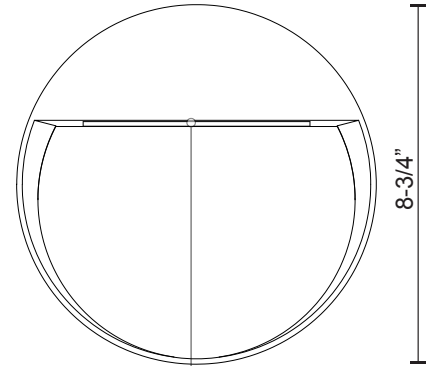

MESA
EW71209

WALL

PROJECT

SPECIFICATION DETAILS

* For custom options, consult factory for details.

Fixture Dimensions	D8-3/4" x E1"
Light Source	LED
Wattage	23W
Total Lumens	1600lm
Delivered Lumens	BK-277lm; GY-346lm;
Voltage	120V
Color Temperature	3000K
CRI (Ra)	>90
Optional Color Temps	2700K - 5000K Available, Minimum Order Quantities Apply
LED Rated Life	50,000 hours
Dimming	100% - 10%, ELV Dimmer (Not Included)
Diffuser Details	Frosted Glass Diffuser
Location	Wet
Warranty	5 Years
ADA Compliant	Yes

DESCRIPTION

This family of exterior wall-mounted fixtures is available in a variety of geometric forms: circle, square, and two different rectilinear configurations. Light is directed downward from a recess, and the incline allows the glow to radiate gradually. Vanishingly thin and ideal for egress, courtesy, and grace lighting. Optional stone inlays offer additional opportunities for customizing to complement different wall surfaces.

Metal Finish
BK - Black
GY - Gray

Polymeric
Diffuser

KUZCO

19054 28TH AVENUE
SURREY - BC V3Z 6M3
CANADA

WWW.KUZCOLIGHTING.COM

COMMENT