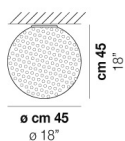

RINA PL 35

TECHNICAL DATA:

CERTIFICATIONS:

LIGHT SOURCES

Light Source	Power	Voltage	Frequency	Notes
ALO E27 ALO	1x77W	220-240V	50/60 Hz	E27
LED	1x12,5w	220-240V	50/60 Hz	LED 12,5W - (DRIVER INCLUDED) - 3000K - 1650 LUMENS - DIMMABLE
LED	1x10w	220-240V	50/60 Hz	LED 10W - 230 VOLT - 3000K - 1130 LUMENS - DIMMABLE

VOLUME Mc 0,16

GROSS WEIGHT Kg 9

NET WEIGHT Kg 5,5

download

SHADE FINISHING

BCMU

FRAME FINISHING

NI

OTHER VERSION AVAILABLE

Click on the version to go to the web version of the product

RINA PL 25

RINA PL 45

RINA PL 60