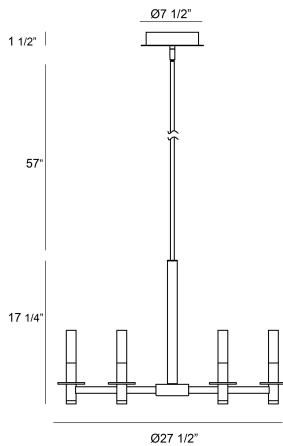

### PRODUCT DETAILS

No.	:	38440-021
Product Color	:	MATTE BLACK
Product Material	:	METAL
Shade / Accent Colour	:	FROSTED ACRYLIC
Shade / Accent Material	:	ACRYLIC
Diameter	:	27.5"
Height	:	17.25"
Overall Height	:	73"
Weight	:	11lbs

### LIGHT SOURCE DETAILS

Light Source Type	:	INTEGRATED LED
Input Voltage	:	24V
Bulb Voltage	:	120V
Socket Type	:	LED
Total Wattage	:	228W
Total Lumen	:	2260lm
Kelvin	:	3000K
CRI	:	90
Dimmable	:	Yes

### TECHNICAL DETAILS

Hanging Support Type	:	ROD
Hanging Support Length	:	57"
Canopy / Backplate Height	:	1.5"
Canopy / Backplate Dia.	:	7.5"
Location	:	DRY
Approval	:	
Title 24	:	Yes