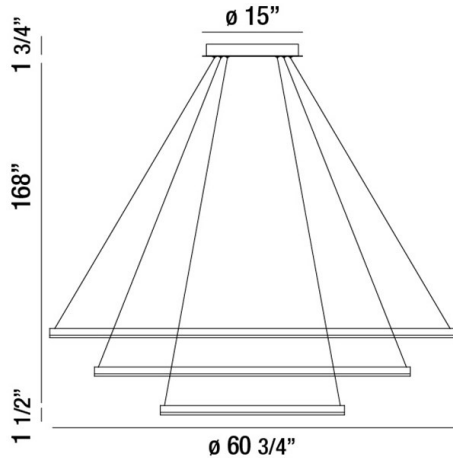

SPUNTO, 61" ROUND CHANDELIER

PRODUCT DETAILS

No.	:	31474-023
Product Color	:	MATTE BLACK
Product Material	:	METAL
Shade / Accent Colour	:	OPAL WHITE
Shade / Accent Material	:	ACRYLIC
Diameter	:	60.75"
Height	:	1.5"
Overall Height	:	171.25"
Weight	:	41.3lbs

ITEM NO.	FINISH	SHADE
31474-016	SILVER	OPAL WHITE
31474-023	MATTE BLACK	OPAL WHITE

TECHNICAL DETAILS

Light Direction	:	Down
Hanging Support Type	:	AIRCRAFT CABLE
Hanging Support Length	:	168"
Canopy / Backplate Height	:	1.75"
Canopy / Backplate Dia.	:	15"
Adjustable Lamp Head	:	No
Location	:	DRY
Approval	:	