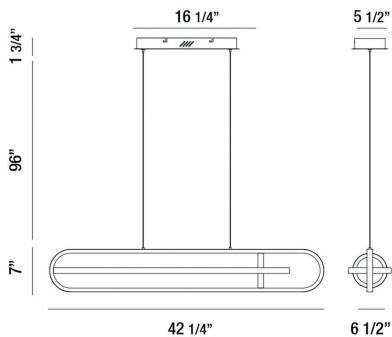

## DEMARK, 42" LINEAR CHANDELIER

### PRODUCT DETAILS

No.	:	37039-011
Product Color	:	MATTE BLACK
Product Material	:	METAL
Shade / Accent Material	:	ACRYLIC
Length	:	42.25"
Width	:	6.5"
Height	:	7"
Overall Height	:	104.75"
Weight	:	6.6lbs

### TECHNICAL DETAILS

Hanging Support Type	:	WIRE
Hanging Support Length	:	96"
Canopy / Backplate Length	:	16.25"
Canopy / Backplate Height	:	1.75"
Canopy / Backplate Width	:	5.5"
Location	:	DRY
Approval	:	
Title 24	:	Yes