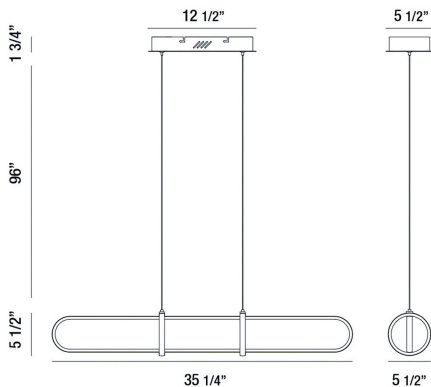

## BERKLEY, 35" LINEAR CHANDELIER

### PRODUCT DETAILS

No.	:	37036-010
Product Color	:	MATTE BLACK
Product Material	:	METAL
Shade / Accent Material	:	ACRYLIC
Length	:	35.25"
Width	:	5.5"
Height	:	5.5"
Overall Height	:	103.25"
Weight	:	4.4lbs

### TECHNICAL DETAILS

Hanging Support Type	:	WIRE
Hanging Support Length	:	96"
Canopy / Backplate Length	:	12.5"
Canopy / Backplate Height	:	1.75"
Canopy / Backplate Width	:	5.5"
Location	:	DRY
Approval	:	
Title 24	:	Yes