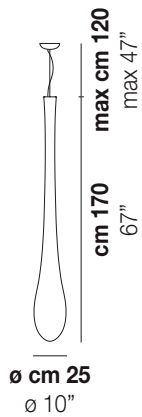

LACRIMA

Design Paolo Crepax

LACRIMA SP G

Available in two sizes, thanks to its long teardrop shape, Lacrima is the ideal solution for staircases or high ceilings.

LACRIMA SP G

TECHNICAL DATA:

CERTIFICATIONS:

LIGHT SOURCES

ALO	E27 ALO	1x77W	220-240V 50/60 Hz
LED		1x5W	220-240V 50/60 Hz

E27

LED 5W - (DRIVER INCLUDED) - 2700K - 600 LUMENS - DIMMABLE

VOLUME	Mc 0,33
GROSS WEIGHT	Kg 12
NET WEIGHT	Kg 6,5

[download](#)