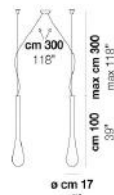

LACRI SP PD2