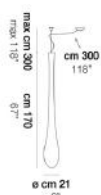

OTHER VERSION AVAILABLE

Click on the version to go to the web version of the product

LACRI SP GD1