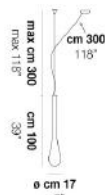

LACRI SP PD1