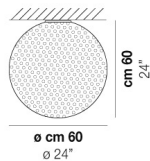

RINA PL 45

TECHNICAL DATA:

CERTIFICATIONS:

LIGHT SOURCES

ALO	E27 ALO	3x77W	220-240V 50/60 Hz	E27
LED		1x12,5w	220-240V 50/60 Hz	LED 12,5W - (DRIVER INCLUDED) - 3000K - 1650 LUMENS - DIMMABLE
LED		1x10w	220-240V 50/60 Hz	LED 10W - 230 VOLT - 3000K - 1130 LUMENS - DIMMABLE

VOLUME	Mc 0,23
GROSS WEIGHT	Kg 12
NET WEIGHT	Kg 8

download

SHADE FINISHING

BCMU

FRAME FINISHING

BC

OTHER VERSION AVAILABLE

Click on the version to go to the web version of the product

RINA PL 25

RINA PL 35

RINA PL 60