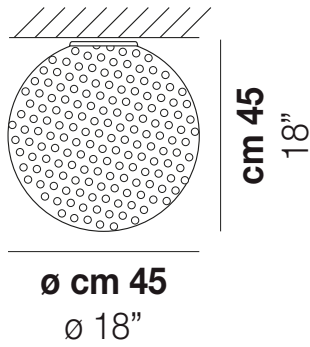

RINA PL 45

TECHNICAL DATA:

CERTIFICATIONS:

LIGHT SOURCES

ALO	E27 ALO	3x77W	220-240V 50/60 Hz	E27
LED		1x12,5w	220-240V 50/60 Hz	LED 12,5W - (DRIVER INCLUDED) - 3000K - 1650 LUMENS - DIMMABLE
LED		1x10w	220-240V 50/60 Hz	LED 10W - 230 VOLT - 3000K - 1130 LUMENS - DIMMABLE

VOLUME	Mc 0,23
GROSS WEIGHT	Kg 12
NET WEIGHT	Kg 8

download

SHADE FINISHING

BCMU

FRAME FINISHING

BC

OTHER VERSION AVAILABLE

Click on the version to go to the web version of the product