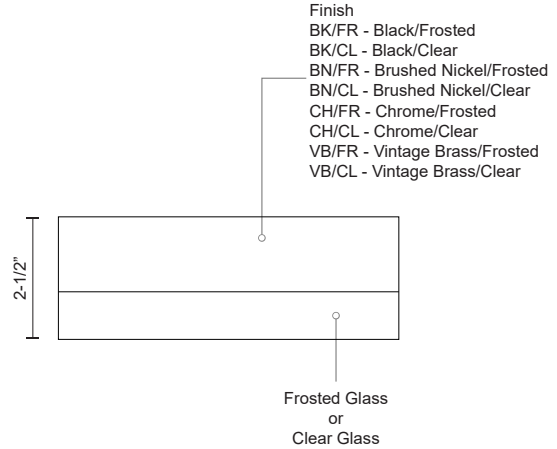

**BEDFORD
FM3511
FLUSH MOUNT**

PROJECT

DESCRIPTION

Single LED round flush mount ceiling fixture with two finishes. Round glass polished surface and painted white interior with chrome/vintage brass finish or round glass frosted and painted white interior with brushed nickel/black finish. Equipped with our powerful 120V AC LED technology.

FM3511-BK/CL Black/Clear
 FM3511-BK Black/Frosted
 FM3511-BN Brushed Nickel/Frosted
 FM3511-BN/CL Brushed Nickel/Clear
 FM3511-CH Chrome/Clear
 FM3511-CH/FR Chrome/Frosted
 FM3511-VB Vintage Brass/Clear
 FM3511-VB/FR Vintage Brass/Frosted

SPECIFICATION DETAILS

* For custom options, consult factory for details.

Fixture Dimensions	D11" x H2-1/2"
Light Source	LED
Wattage	20W
Total Lumens	1600lm
Delivered Lumens	BN/FR-971lm; CH/CL-734lm; VB/CL-1039lm;
Voltage	120V
Color Temperature	3000K
CRI (Ra)	>90
Optional Color Temps	2700K - 5000K Available, Minimum Order Quantities Apply
LED Rated Life	50,000 hours
Dimming	100% - 10%, ELV Dimmer (Not Included)
Glass Details	Clear or Frosted Glass
Location	Dry
Warranty	5 Years