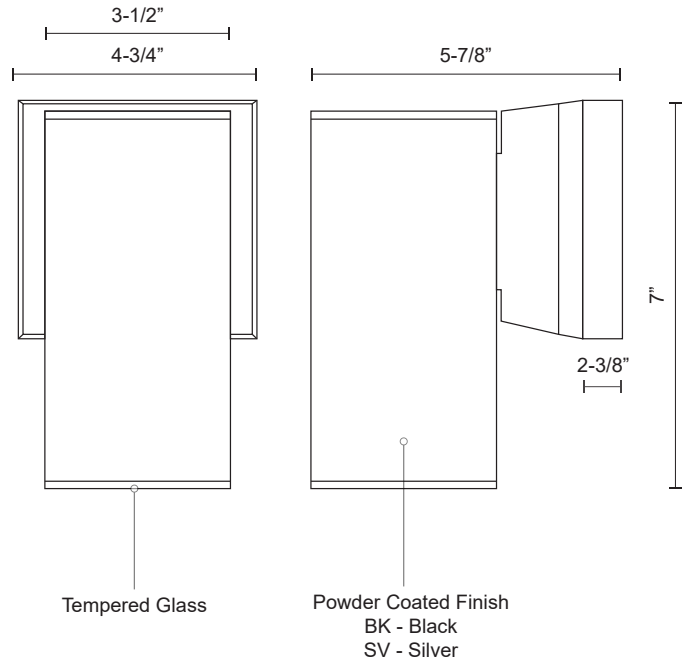

NORDIC EW3107

WALL

PROJECT

EW3107-BK
Black

EW3107-SV
Silver

SPECIFICATION DETAILS

* For custom options, consult factory for details.

Fixture Dimensions	W3-1/2" x H7" x E5-7/8"
Light Source	LED
Wattage	12W
Total Lumens	800lm
Delivered Lumens	BK-714lm; SV-750lm;
Voltage	120V
Color Temperature	3000K
CRI (Ra)	>90
Optional Color Temps	2700K - 5000K Available, Minimum Order Quantities Apply
LED Rated Life	50,000 hours
Dimming	100% - 10%, ELV Dimmer (Not Included)
Diffuser Details	Tempered Glass
Location	Wet
Warranty	5 Years
Canopy Dimensions	W4-3/4" x H4-3/4" x E2-3/8"

DESCRIPTION

High powered LED exterior single light wall mount fixture, die-cast aluminum housing molded into a cylinder shape with in powder coated black and silver finishes. Concealed inside is our 120V AC LED technology with a tempered glass diffuser radiating light either upward or downward depending how it is mounted on the wall. Certified ETL wet location listed and is available in different sizes and two light options.