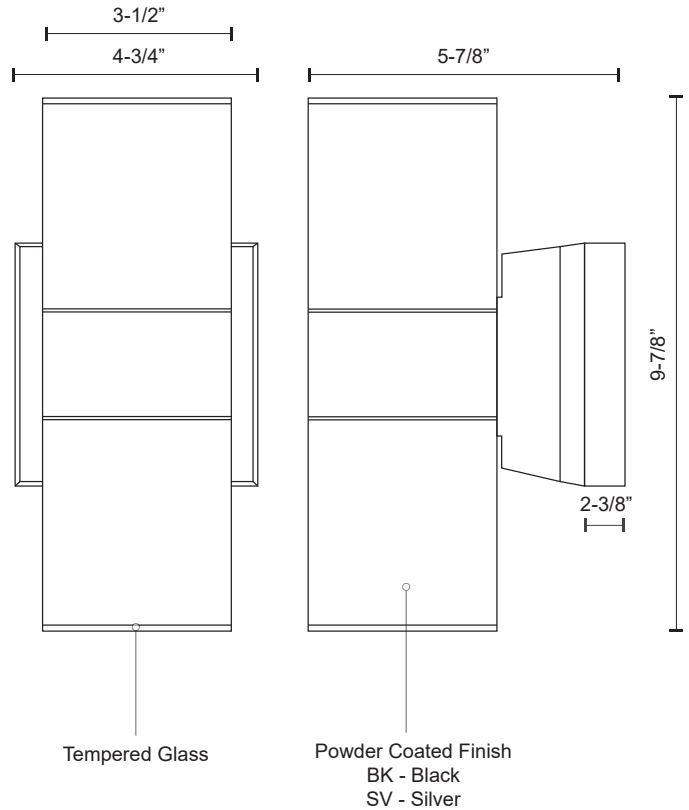

LUND EW3210

WALL

PROJECT

EW3210-SV
Silver

EW3210-BK
Black

SPECIFICATION DETAILS

* For custom options, consult factory for details.

Fixture Dimensions	W3-1/2" x H9-7/8" x E5-7/8"
Light Source	LED
Wattage	24W
Total Lumens	1600lm
Delivered Lumens	BK-1177lm; GY-1236lm; SV-1344lm;
Voltage	120V
Color Temperature	3000K
CRI (Ra)	>90
Optional Color Temps	2700K - 5000K Available, Minimum Order Quantities Apply
LED Rated Life	50,000 hours
Dimming	100% - 10%, ELV Dimmer (Not Included)
Diffuser Details	Tempered Glass
Location	Wet
Warranty	5 Years
Canopy Dimensions	W4-3/4" x H4-3/4" x E2-3/8"

DESCRIPTION

High powered LED exterior two light wall mount fixture, die-cast aluminum housing molded into a cylinder shape with in powder coated black and silver finishes. Concealed inside is our 120V AC LED technology with a tempered glass diffusers radiating light upward and downward against the wall where installed. Certified ETL wet location listed and is available in different sizes and one light options.