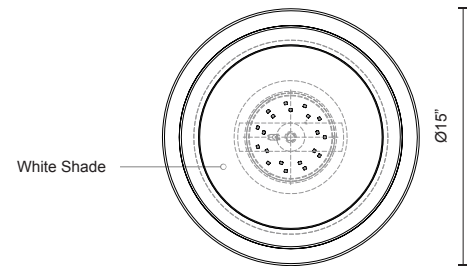

**ENKEL
PD70615
PENDANTS**

PROJECT

DESCRIPTION

Complementary intersecting glass shapes and contrasting finishes define this elegant fixture. The LED light is centered within a soft opal diffuser that is enveloped by a larger transparent glass shade. The outer glass shade is available in Smoked or Clear and may be combined with either Brushed Nickel or Vintage Brass metal finishes.

PD70615-CL/VB
Clear/Vintage Brass

PD70615-SM/BN
Smoked/Brushed Nickel

SPECIFICATION DETAILS

* For custom options, consult factory for details.

Fixture Dimensions	D15" x H9-3/4"
Light Source	LED
Wattage	37W
Total Lumens	3000lm*
Delivered Lumens	CL/VB-2736lm
Voltage	120V
Color Temperature	3000K
CRI (Ra)	>90
Optional Color Temps	2700K - 5000K Available, Minimum Order Quantities Apply
LED Rated Life	50,000 hours
Dimming	100% - 10%, TRIAC or ELV Dimmer (Not Included)
Glass Details	Molded Smoked or Clear Glass
Diffuser Details	White Opal Disc
Adjustable	Yes
Rod Length	52" Max (3x12" + 2x6" + 1x4")
Location	Dry
Warranty	5 Years
Canopy Dimensions	D7" x H1-5/8"