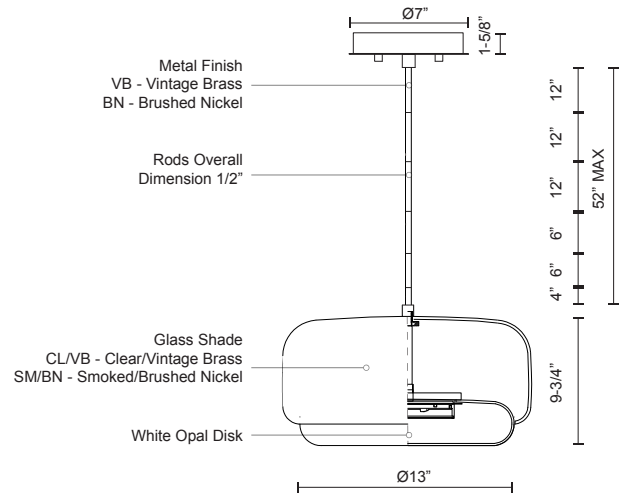

**ENKEL
PD70615
PENDANTS**

PROJECT

DESCRIPTION

Complementary intersecting glass shapes and contrasting finishes define this elegant fixture. The LED light is centered within a soft opal diffuser that is enveloped by a larger transparent glass shade. The outer glass shade is available in Smoked or Clear and may be combined with either Brushed Nickel or Vintage Brass metal finishes.

PD70615-CL/VB
Clear/Vintage Brass

PD70615-SM/BN
Smoked/Brushed Nickel

SPECIFICATION DETAILS

* For custom options, consult factory for details.

Fixture Dimensions	D15" x H9-3/4"
Light Source	LED
Wattage	37W
Total Lumens	3000lm*
Delivered Lumens	CL/VB-2736lm
Voltage	120V
Color Temperature	3000K
CRI (Ra)	>90
Optional Color Temps	2700K - 5000K Available, Minimum Order Quantities Apply
LED Rated Life	50,000 hours
Dimming	100% - 10%, TRIAC or ELV Dimmer (Not Included)
Glass Details	Molded Smoked or Clear Glass
Diffuser Details	White Opal Disc
Adjustable	Yes
Rod Length	52" Max (3x12" + 2x6" + 1x4")
Location	Dry
Warranty	5 Years
Canopy Dimensions	D7" x H1-5/8"