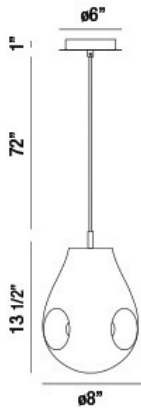

## BENALTO, 8" ROUND PENDANT

### PRODUCT DETAILS

No.	:	34288-030
Product Color	:	CHROME
Product Material	:	METAL
Shade / Accent Colour	:	GOLD
Shade / Accent Material	:	HAND-BLOWN GLASS
Diameter	:	8"
Height	:	13.5"
Overall Height	:	86.5"
Weight	:	2.2lbs

### TECHNICAL DETAILS

Hanging Support Type	:	WIRE
Hanging Support Length	:	72"
Canopy / Backplate Height	:	1"
Canopy / Backplate Dia.	:	6"
Location	:	DRY
Approval	:	