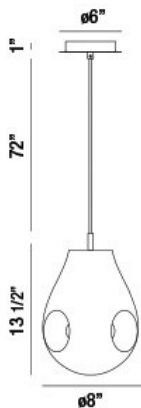

BENALTO, 8" ROUND PENDANT

PRODUCT DETAILS

| | | |
|-------------------------|---|------------------|
| No. | : | 34288-023 |
| Product Color | : | CHROME |
| Product Material | : | METAL |
| Shade / Accent Colour | : | CHROME |
| Shade / Accent Material | : | HAND-BLOWN GLASS |
| Diameter | : | 8" |
| Height | : | 13.5" |
| Overall Height | : | 86.5" |
| Weight | : | 2.2lbs |

LIGHT SOURCE DETAILS

| | | |
|-------------------|---|--------------|
| Number of Bulbs | : | 1 |
| Light Source | : | Incandescent |
| Light Source Type | : | A19 |
| Input Voltage | : | 120V |
| Bulb Voltage | : | 120V |
| Socket Type | : | E26 |
| Wattage | : | 60W |
| Total Wattage | : | 60W |
| Bulb Included | : | No |
| Dimmable | : | Yes |

Options Available

| ITEM NO. | FINISH | SHADE |
|-----------|--------|--------|
| 34288-016 | CHROME | AMBER |
| 34288-023 | CHROME | CHROME |
| 34288-030 | CHROME | GOLD |

TECHNICAL DETAILS

| | | |
|---------------------------|---|---|
| Hanging Support Type | : | WIRE |
| Hanging Support Length | : | 72" |
| Canopy / Backplate Height | : | 1" |
| Canopy / Backplate Dia. | : | 6" |
| Location | : | DRY |
| Approval | : |  |