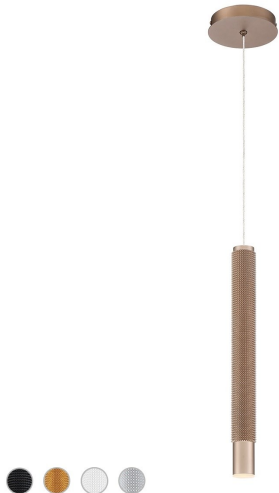

## DAVENPORT, 2" ROUND PENDANT

### Options Available

ITEM NO.	FINISH	SHADE
35710-011	WHITE	WHITE
35710-028	BLACK	BLACK
35710-035	GOLD	GOLD
35710-042	CHAMPAGNE	CHAMPAGNE
35710-057	ALUMINUM	ALUMINUM

### PRODUCT DETAILS

No.	:	35710-042
Product Color	:	CHAMPAGNE
Product Material	:	METAL
Shade / Accent Colour	:	CHAMPAGNE
Shade / Accent Material	:	TEXTURED ALUMINUM
Diameter	:	1.75"
Height	:	16.25"
Overall Height	:	113.5"
Weight	:	1.5lbs