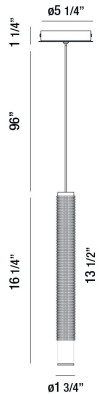

## DAVENPORT, 2" ROUND PENDANT

### PRODUCT DETAILS

No.	:	35710-042
Product Color	:	CHAMPAGNE
Product Material	:	METAL
Shade / Accent Colour	:	CHAMPAGNE
Shade / Accent Material	:	TEXTURED ALUMINUM
Diameter	:	1.75"
Height	:	16.25"
Overall Height	:	113.5"
Weight	:	1.5lbs

### TECHNICAL DETAILS

Hanging Support Type	:	WIRE
Hanging Support Length	:	96"
Canopy / Backplate Height	:	1.25"
Canopy / Backplate Dia.	:	5.25"
Location	:	DRY
Approval	:	
Title 24	:	Yes