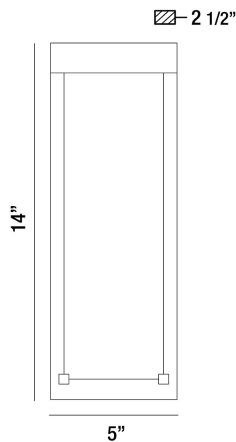

35887, SMALL OUTDOOR LED SURFACE MOUNT

PRODUCT DETAILS

No.	:	35887-027
Product Color	:	BRUSHED SILVER
Shade / Accent Colour	:	CLEAR SEEDED CRYSTAL GLASS
Width	:	5"
Height	:	14"
Ext	:	2.625"
Weight	:	2.4lbs

ITEM NO.	FINISH	SHADE
35887-010	BLACK	CLEAR SEEDED CRYSTAL GLASS
35887-027	BRUSHED SILVER	CLEAR SEEDED CRYSTAL GLASS

TECHNICAL DETAILS

Canopy / Backplate Length	:	14"
Canopy / Backplate Height	:	14"
Canopy / Backplate Width	:	5"
IP Rating	:	44
Location	:	WET
Approval	:	
Title 24	:	Yes