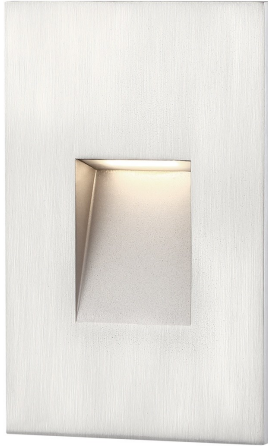

36051, VERTICAL RECESSED TRIM STEP LIGHT

PRODUCT DETAILS

No.	:	36051-014
Product Color	:	BRUSHED NICKEL
Shade / Accent Colour	:	VERTICAL RECESSED
Length	:	5.21875"
Width	:	3.28125"
Height	:	2"
Weight	:	0.5lbs

LIGHT SOURCE DETAILS

Light Source Type	:	INTEGRATED LED
Input Voltage	:	120V
Bulb Voltage	:	120V
Socket Type	:	LED
Total Wattage	:	2.2W
Total Lumen	:	145lm
Kelvin	:	3000K
CRI	:	80
Dimmable	:	Yes

Options Available

ITEM NO.	FINISH	SHADE
36051-014	BRUSHED NICKEL	VERTICAL RECESSED
36051-022	BLACK	VERTICAL RECESSED
36051-039	WHITE	VERTICAL RECESSED

TECHNICAL DETAILS

IP Rating	:	67
Location	:	WET
Approval	:	
Title 24	:	Yes