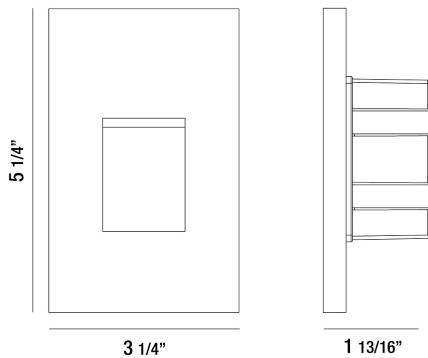

PROJECT INFORMATION

Job Name: Date: Type:

Comments: