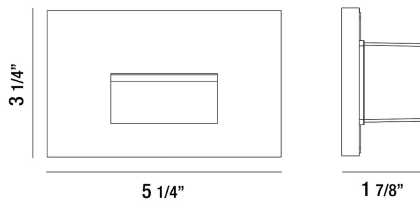

36046, HORIZONTAL RECESSED TRIM STEP LIGHT

PRODUCT DETAILS

No.	:	36046-010
Product Color	:	BRUSHED NICKEL
Shade / Accent Colour	:	HORIZONTAL RECESSED
Length	:	5.21875"
Width	:	3.28125"
Height	:	2"
Weight	:	0.5lbs

ITEM NO.	FINISH	SHADE
36046-010	BRUSHED NICKEL	HORIZONTAL RECESSED
36046-025	BLACK	HORIZONTAL RECESSED
36046-037	WHITE	HORIZONTAL RECESSED

TECHNICAL DETAILS

IP Rating	:	67
Location	:	WET
Approval	:	
Title 24	:	Yes