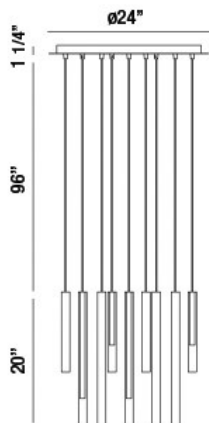

### PRODUCT DETAILS

No.	:	31445-016
Product Color	:	BLACK
Product Material	:	METAL
Shade / Accent Colour	:	BLACK
Shade / Accent Material	:	METAL EXTRUDED TUBES
Diameter	:	24"
Height	:	20"
Overall Height	:	117.25"
Weight	:	26.8lbs

### TECHNICAL DETAILS

Light Direction	:	Down
Hanging Support Type	:	WIRE
Hanging Support Length	:	96"
Canopy / Backplate Height	:	1.25"
Canopy / Backplate Dia.	:	24"
Adjustable Lamp Head	:	No
Location	:	DRY
Approval	:	
Title 24	:	Yes