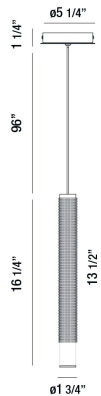

DAVENPORT, 2" ROUND PENDANT

PRODUCT DETAILS

No.	:	35710-028
Product Color	:	BLACK
Product Material	:	METAL
Shade / Accent Colour	:	BLACK
Shade / Accent Material	:	TEXTURED ALUMINUM
Diameter	:	1.75"
Height	:	16.25"
Overall Height	:	113.5"
Weight	:	1.5lbs

LIGHT SOURCE DETAILS

Light Source Type	:	INTEGRATED LED
Input Voltage	:	120V
Bulb Voltage	:	120V
Socket Type	:	LED
Total Wattage	:	4.3W
Total Lumen	:	255lm
Kelvin	:	3000K
CRI	:	90+
Dimmable	:	No

Options Available

ITEM NO.	FINISH	SHADE
35710-011	WHITE	WHITE
35710-028	BLACK	BLACK
35710-035	GOLD	GOLD
35710-042	CHAMPAGNE	CHAMPAGNE
35710-057	ALUMINUM	ALUMINUM

TECHNICAL DETAILS

Hanging Support Type	:	WIRE
Hanging Support Length	:	96"
Canopy / Backplate Height	:	1.25"
Canopy / Backplate Dia.	:	5.25"
Location	:	DRY
Approval	:	
Title 24	:	Yes