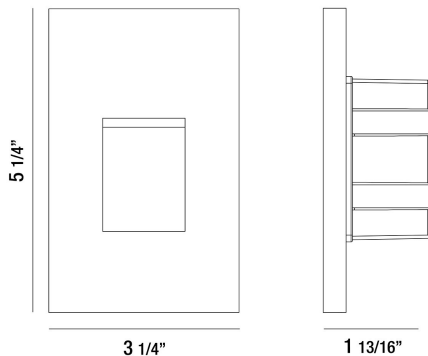

PROJECT INFORMATION

Job Name: Date: Type:

Comments: