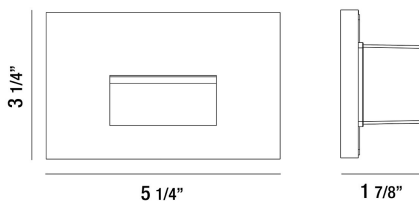

PROJECT INFORMATION

Job Name: Date: Type:

Comments: