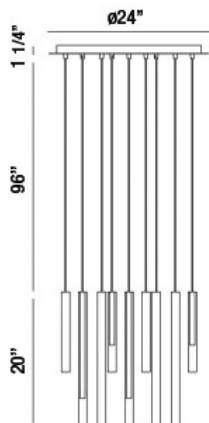

SANTANA, 24" ROUND CHANDELIER

Options Available

ITEM NO.	FINISH	SHADE
31445-016	BLACK	BLACK
31445-025	SATIN NICKEL	SATIN NICKEL
31445-038	ANTIQUE BRASS	ANTIQUE BRASS
31445-045	BLACK	MULTI COLORS

PRODUCT DETAILS

No.	:	31445-038
Product Color	:	ANTIQUE BRASS
Product Material	:	METAL
Shade / Accent Colour	:	ANTIQUE BRASS
Shade / Accent Material	:	METAL EXTRUDED TUBES
Diameter	:	24"
Height	:	20"
Overall Height	:	117.25"
Weight	:	26.8lbs

Light Direction	:	Down
Hanging Support Type	:	WIRE
Hanging Support Length	:	96"
Canopy / Backplate Height	:	1.25"
Canopy / Backplate Dia.	:	24"
Adjustable Lamp Head	:	No
Location	:	DRY
Approval	:	
Title 24	:	Yes