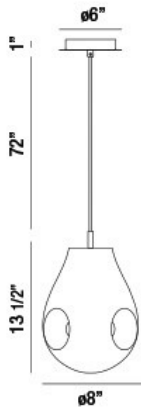

BENALTO, 8" ROUND PENDANT

Options Available

ITEM NO.	FINISH	SHADE
34288-016	CHROME	AMBER
34288-023	CHROME	CHROME
34288-030	CHROME	GOLD

PRODUCT DETAILS

No.	:	34288-016
Product Color	:	CHROME
Product Material	:	METAL
Shade / Accent Colour	:	AMBER
Shade / Accent Material	:	HAND-BLOWN GLASS
Diameter	:	8"
Height	:	13.5"
Overall Height	:	86.5"
Weight	:	2.2lbs

LIGHT SOURCE DETAILS

Number of Bulbs	:	1
Light Source	:	Incandescent
Light Source Type	:	A19
Input Voltage	:	120V
Bulb Voltage	:	120V
Socket Type	:	E26
Wattage	:	60W
Total Wattage	:	60W
Bulb Included	:	No
Dimmable	:	Yes

TECHNICAL DETAILS

Hanging Support Type	:	WIRE
Hanging Support Length	:	72"
Canopy / Backplate Height	:	1"
Canopy / Backplate Dia.	:	6"
Location	:	DRY
Approval	:	

PROJECT INFORMATION

 Job Name: Date: Type: