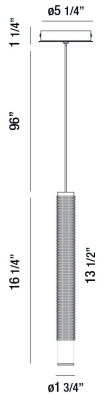

DAVENPORT, 2" ROUND PENDANT

PRODUCT DETAILS

No.	:	35710-057
Product Color	:	ALUMINUM
Product Material	:	METAL
Shade / Accent Colour	:	ALUMINUM
Shade / Accent Material	:	TEXTURED ALUMINUM
Diameter	:	1.75"
Height	:	16.25"
Overall Height	:	113.5"
Weight	:	1.5lbs

LIGHT SOURCE DETAILS

Light Source Type	:	INTEGRATED LED
Input Voltage	:	120V
Bulb Voltage	:	120V
Socket Type	:	LED
Total Wattage	:	4.3W
Total Lumen	:	255lm
Kelvin	:	3000K
CRI	:	90+
Dimmable	:	No

Options Available

ITEM NO.	FINISH	SHADE
35710-011	WHITE	WHITE
35710-028	BLACK	BLACK
35710-035	GOLD	GOLD
35710-042	CHAMPAGNE	CHAMPAGNE
35710-057	ALUMINUM	ALUMINUM

TECHNICAL DETAILS

Hanging Support Type	:	WIRE
Hanging Support Length	:	96"
Canopy / Backplate Height	:	1.25"
Canopy / Backplate Dia.	:	5.25"
Location	:	DRY
Approval	:	
Title 24	:	Yes