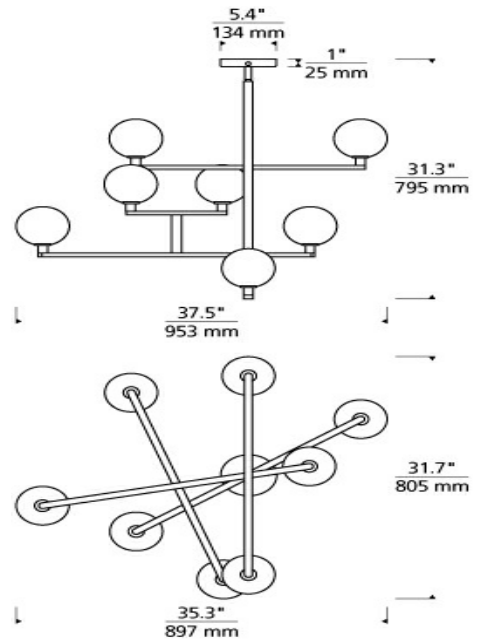

## LAMPING

Rated for (8) 5 watt, E12 candelabra base (Lamp Not Included). LED includes (8) 120 volt, 2 watt, 160 delivered lumens (1280 total delivered lumens), 2700K, E12 base LED vintage tubular lamps. Fixture provided with 60 inches of variable rigid stems (includes (2) 6" and (4) 12") in coordinating finish. Dimmable with most LED compatible ELV and TRIAC dimmers. Cannot be installed on sloped ceiling.

## SPECIFICATIONS

HARDWARE MATERIAL	Metal
SHADE MATERIAL	Glass
NET WEIGHT	7.5 lbs
HEIGHT	31.3in
WIDTH	35.3in
LENGTH	37.5in
UP LIGHT / DOWN LIGHT / BOTH?	
WET LISTED	
DAMP LISTED	Yes
DRY LISTED	
MIN. HANGING HEIGHT	31.3in
MAX HANGING HEIGHT	91.3in
TOTAL CORD LENGTH	
TOTAL STEM LENGTH	Up to 60in
STEM QTY	6
SLOPED CEILING ADAPTABLE?	
GENERAL LISTING	
INCLUDES	