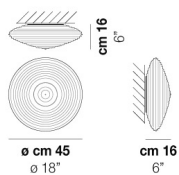

VOLUME	Mc 0,16
GROSS WEIGHT	Kg 8
NET WEIGHT	Kg 5

[download](#)

SHADE FINISHING

BCLU CRTR

FRAME FINISHING

BC NI

OTHER VERSION AVAILABLE

Click on the version to go to the web version of the product