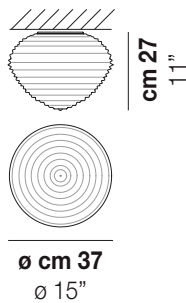

SPIRIT PL 37

TECHNICAL DATA:

CERTIFICATIONS:

LIGHT SOURCES

ALO	E27 ALO	1x77W	220-240V 50/60 Hz	E27
LED		1x12,5w	220-240V 50/60 Hz	LED 12,5W - (DRIVER INCLUDED) - 3000K - 1650 LUMENS - DIMMABLE
LED		1x10w	220-240V 50/60 Hz	LED 10W - 230 VOLT - 3000K - 1130 LUMENS - DIMMABLE

VOLUME	Mc 0,16
GROSS WEIGHT	Kg 8
NET WEIGHT	Kg 5

[download](#)

SHADE FINISHING

BCLU CRTR

FRAME FINISHING

BC NI

OTHER VERSION AVAILABLE

Click on the version to go to the web version of the product