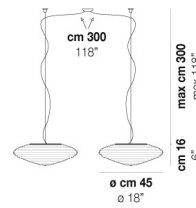

VOLUME	Mc 0,16
GROSS WEIGHT	Kg 8,5
NET WEIGHT	Kg 5

download

### OTHER VERSION AVAILABLE

Click on the version to go to the web version of the product

SPIRI SP 37 D1

SPIRI SP 37 D2

SPIRI SP 45

SPIRI SP 45 D1

SPIRI SP 45 D2