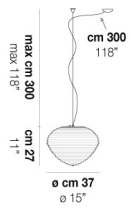

OTHER VERSION AVAILABLE

Click on the version to go to the web version of the product

SPIRI SP 37 D1