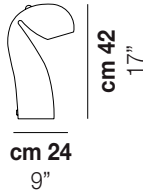

BISSONA

Design Vistosi

BISSONA LT

More a decorative object than a table light as it reflects the simplicity of the vintage design, the quality of the glass and the uniqueness of its handmade production. Available in two sizes.

BISSONA LT

TECHNICAL DATA:

CERTIFICATIONS:

LIGHT SOURCES

VOLUME Mc 0,11
GROSS WEIGHT Kg 5
NET WEIGHT Kg 4,5

[download](#)

SHADE FINISHING

BCLU