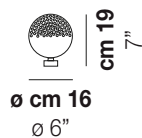

BOLLE LT P

TECHNICAL DATA:

CERTIFICATIONS:

LIGHT SOURCES

VOLUME	Mc 0,04
GROSS WEIGHT	Kg 3,5
NET WEIGHT	Kg 2

download

SHADE FINISHING

BCBO