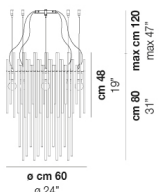

DIADEMA SP A G

TECHNICAL DATA:

CERTIFICATIONS:

LIGHT SOURCES

ALO	E27 ALO	1x77W	220-240V 50/60 Hz
LED		1x5w	220-240V 50/60 Hz

E27

LED 5W - (DRIVER INCLUDED) - 2700K - 600 LUMENS - DIMMABLE

VOLUME	Mc 0
GROSS WEIGHT	Kg 12
NET WEIGHT	Kg 6

DIADE SP 60 B

DIADE SP A M

DIADE SP A P

DIADE SP B G

DIADE SP B M

DIADE SP B P

DIADE SP C G

DIADE SP C M