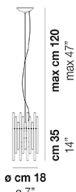

DIADEMA SP A G

TECHNICAL DATA:

CERTIFICATIONS:

LIGHT SOURCES

ALO	E27 ALO	1x77W	220-240V 50/60 Hz
LED		1x5w	220-240V 50/60 Hz

E27

LED 5W - (DRIVER INCLUDED) - 2700K - 600 LUMENS - DIMMABLE

VOLUME	Mc 0
GROSS WEIGHT	Kg 12
NET WEIGHT	Kg 6

download

SHADE FINISHING

CR

FRAME FINISHING

BS

CR

OTHER VERSION AVAILABLE

Click on the version to go to the web version of the product

DIADE SP 60 B

DIADE SP A M

DIADE SP A P

DIADE SP B G

DIADE SP B M

DIADE SP B P

DIADE SP C G

DIADE SP C M