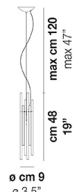

DIADEMA SP A G

TECHNICAL DATA:

CERTIFICATIONS:

LIGHT SOURCES

ALO	E27 ALO	1x77W	220-240V 50/60 Hz
LED		1x5w	220-240V 50/60 Hz

E27

LED 5W - (DRIVER INCLUDED) - 2700K - 600 LUMENS - DIMMABLE

VOLUME	Mc 0
GROSS WEIGHT	Kg 12
NET WEIGHT	Kg 6

DIADE SP 60 B

DIADE SP A M

DIADE SP A P

DIADE SP B G

DIADE SP B M

DIADE SP B P

DIADE SP C G

DIADE SP C M

DIADE SP C P

DIADE SP C

DIADE SP K3

DIADE SP O2