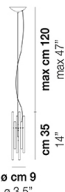

DIADEMA SP A G

TECHNICAL DATA:

CERTIFICATIONS:

LIGHT SOURCES

ALO	E27 ALO	1x77W	220-240V 50/60 Hz
LED		1x5w	220-240V 50/60 Hz

E27

LED 5W - (DRIVER INCLUDED) - 2700K - 600 LUMENS - DIMMABLE

VOLUME	Mc 0
GROSS WEIGHT	Kg 12
NET WEIGHT	Kg 6

download

SHADE FINISHING

CR

FRAME FINISHING

BS

CR

OTHER VERSION AVAILABLE

Click on the version to go to the web version of the product

DIADE SP 60 B

DIADE SP A M

DIADE SP A P

DIADE SP B G

DIADE SP B M

DIADE SP B P

DIADE SP C G

DIADE SP C M