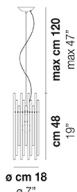

DIADEMA SP A G

TECHNICAL DATA:

CERTIFICATIONS:

LIGHT SOURCES

ALO	E27 ALO	1x77W	220-240V 50/60 Hz
LED		1x5w	220-240V 50/60 Hz

E27

LED 5W - (DRIVER INCLUDED) - 2700K - 600 LUMENS - DIMMABLE

VOLUME	Mc 0
GROSS WEIGHT	Kg 12
NET WEIGHT	Kg 6

DIADE SP 60 B

DIADE SP A M

DIADE SP A P

DIADE SP B G

DIADE SP B M

DIADE SP B P

DIADE SP C G

DIADE SP C M

DIADE SP C P

DIADE SP C

DIADE SP K3

DIADE SP O2