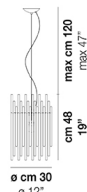

DIADEMA SP A G

TECHNICAL DATA:

CERTIFICATIONS:

LIGHT SOURCES

ALO	E27 ALO	1x77W	220-240V 50/60 Hz
LED		1x5w	220-240V 50/60 Hz

E27

LED 5W - (DRIVER INCLUDED) - 2700K - 600 LUMENS - DIMMABLE

VOLUME	Mc 0
GROSS WEIGHT	Kg 12
NET WEIGHT	Kg 6

DIADE SP 60 B

DIADE SP A M

DIADE SP A P

DIADE SP B G

DIADE SP B M

DIADE SP B P

DIADE SP C G

DIADE SP C M