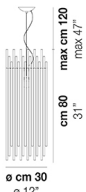

DIADEMA SP A G

TECHNICAL DATA:

CERTIFICATIONS:

LIGHT SOURCES

ALO	E27 ALO	1x77W	220-240V 50/60 Hz
LED		1x5w	220-240V 50/60 Hz

E27

LED 5W - (DRIVER INCLUDED) - 2700K - 600 LUMENS - DIMMABLE

VOLUME	Mc 0
GROSS WEIGHT	Kg 12
NET WEIGHT	Kg 6

DIADE SP 60 B

DIADE SP A M

DIADE SP A P

DIADE SP B G

DIADE SP B M

DIADE SP B P

DIADE SP C G

DIADE SP C M

DIADE SP C P

DIADE SP C

DIADE SP K3

DIADE SP O2