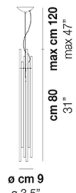

DIADEMA SP A G

TECHNICAL DATA:

CERTIFICATIONS:

LIGHT SOURCES

ALO	E27 ALO	1x77W	220-240V 50/60 Hz
LED		1x5w	220-240V 50/60 Hz

E27

LED 5W - (DRIVER INCLUDED) - 2700K - 600 LUMENS - DIMMABLE

VOLUME	Mc 0
GROSS WEIGHT	Kg 12
NET WEIGHT	Kg 6

DIADE SP 60 B

DIADE SP A M

DIADE SP A P

DIADE SP B G

DIADE SP B M

DIADE SP B P

DIADE SP C G

DIADE SP C M

DIADE SP C P

DIADE SP C

DIADE SP K3

DIADE SP O2