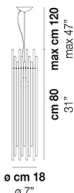

DIADEMA SP A G

TECHNICAL DATA:

CERTIFICATIONS:

LIGHT SOURCES

ALO	E27 ALO	1x77W	220-240V 50/60 Hz
LED		1x5w	220-240V 50/60 Hz

E27

LED 5W - (DRIVER INCLUDED) - 2700K - 600 LUMENS - DIMMABLE

VOLUME	Mc 0
GROSS WEIGHT	Kg 12
NET WEIGHT	Kg 6

DIADE SP 60 B

DIADE SP A M

DIADE SP A P

DIADE SP B G

DIADE SP B M

DIADE SP B P

DIADE SP C G

DIADE SP C M

DIADE SP C P

DIADE SP C

DIADE SP K3

DIADE SP O2