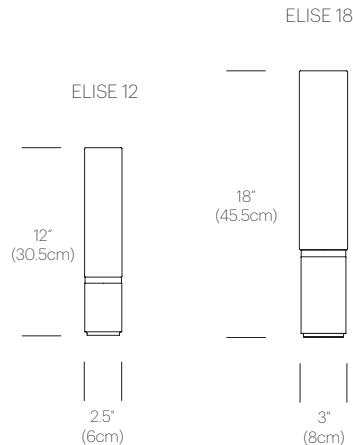

DIMENSIONS