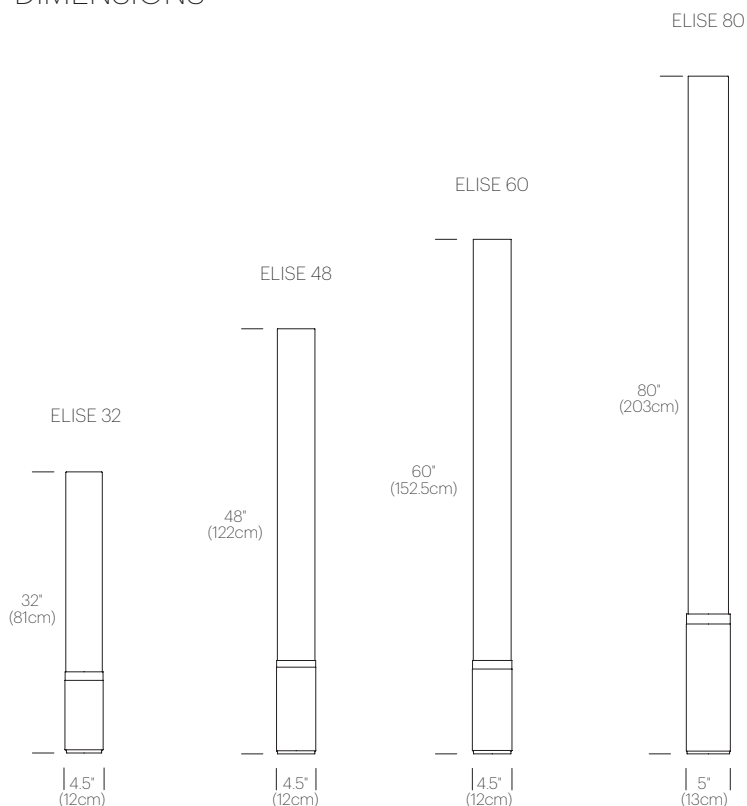

DIMENSIONS