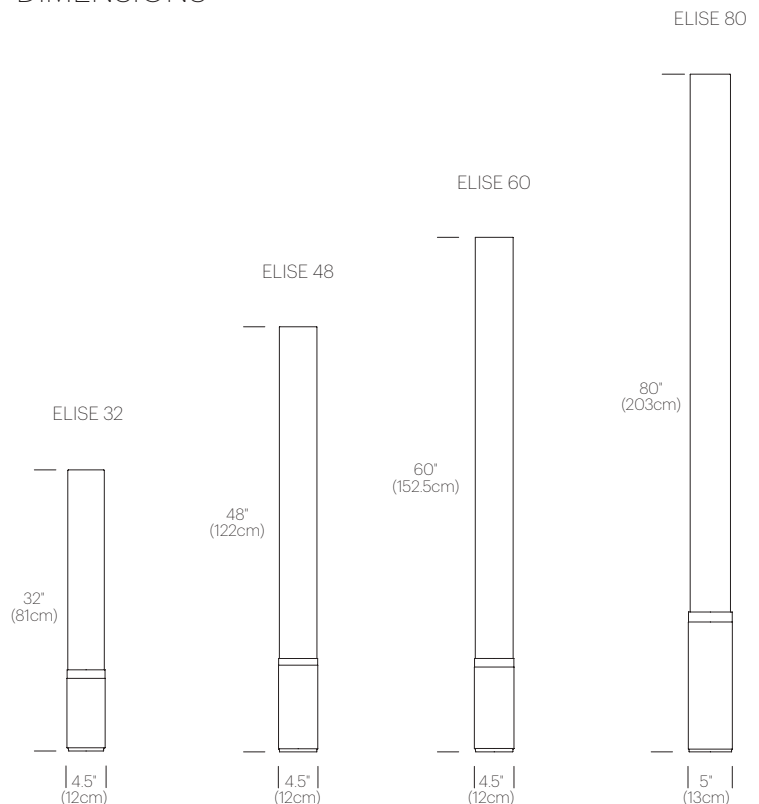

## DIMENSIONS

### ALUMINUM BASE

FROSTED WHITE/  
SILVER

FROSTED WHITE/  
BRASS

FROSTED WHITE/  
BLACK