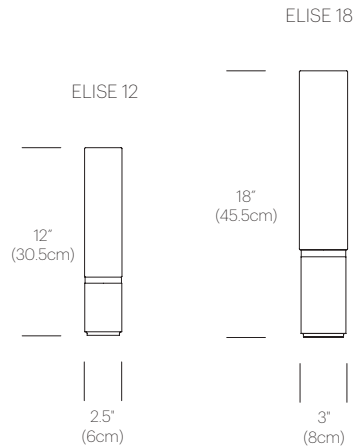

## PACKAGING WEIGHT AND DIMENSIONS

Elise 12:	2.75LBS	12.5" X 4.5" X 4"
	1.2KGS	32cm X 11cm X 10cm
Elise 18:	3.3LBS	18.5" X 5" X 4"
	1.5KGS	47cm X 13cm X 10cm

## DIMENSIONS